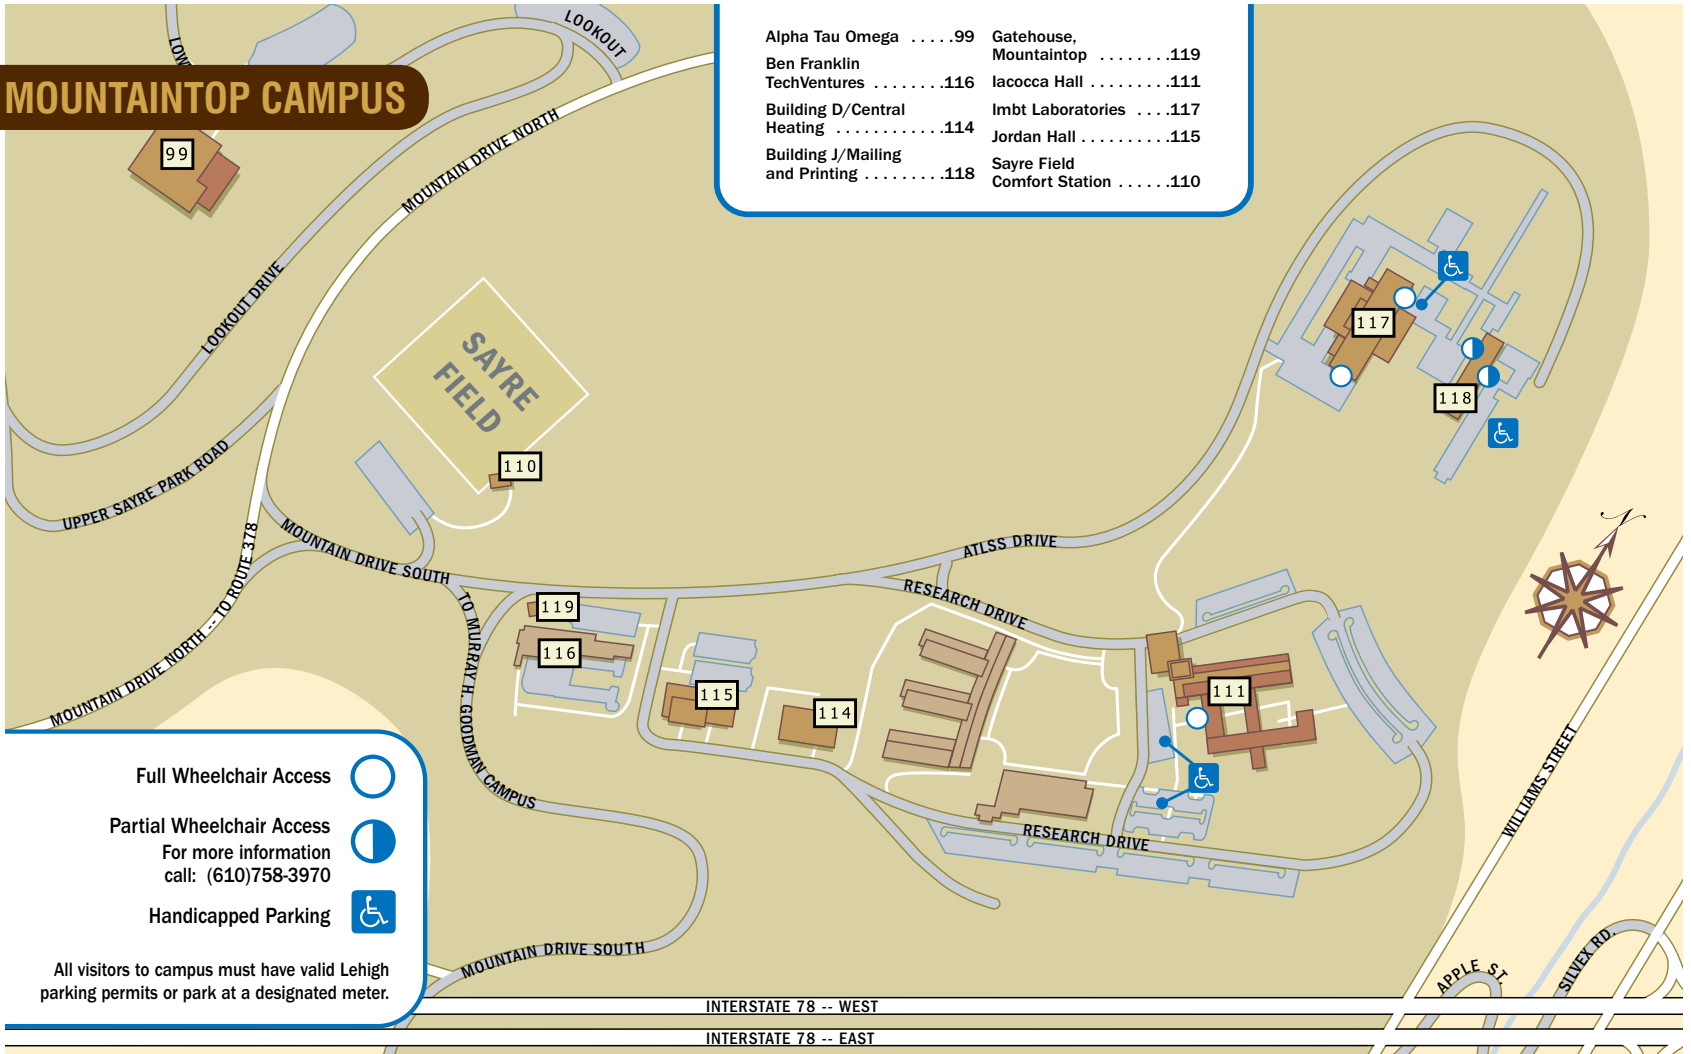

LEHIGH UNIVERSITY CAMPUS MAPS

MOUNTAINTOP CAMPUS

Ben Franklin/MRC.....125	More House.....134	Baseball Field.....E
Child Care Center (More House).....134	Rauch Field House.....123	Cross Country Start and Finish.....A
Cundey Varsity House...121	Severs House.....131	Squash Courts.....C
Diamond House.....143	Stabler Athletic & Convocation Center.....124	Kaufman Fields Soccer Practice.....C
Field Shop.....127	Stadium House.....150	Kaufman Fields Softball.....B
Gibson House.....140	Transportation Services.....126	Outdoor Track.....F
Golf Complex.....149	University Relations.....125	South Fields.....D
Murray H. Goodman Stadium.....150	Ulrich Complex.....151	Whitehead Football Practice Fields.....H
Hartman House.....137	Ulrich Varsity Courts.....G	
Lewis Tennis Center.....128		

MURRAY H. GOODMAN CAMPUS