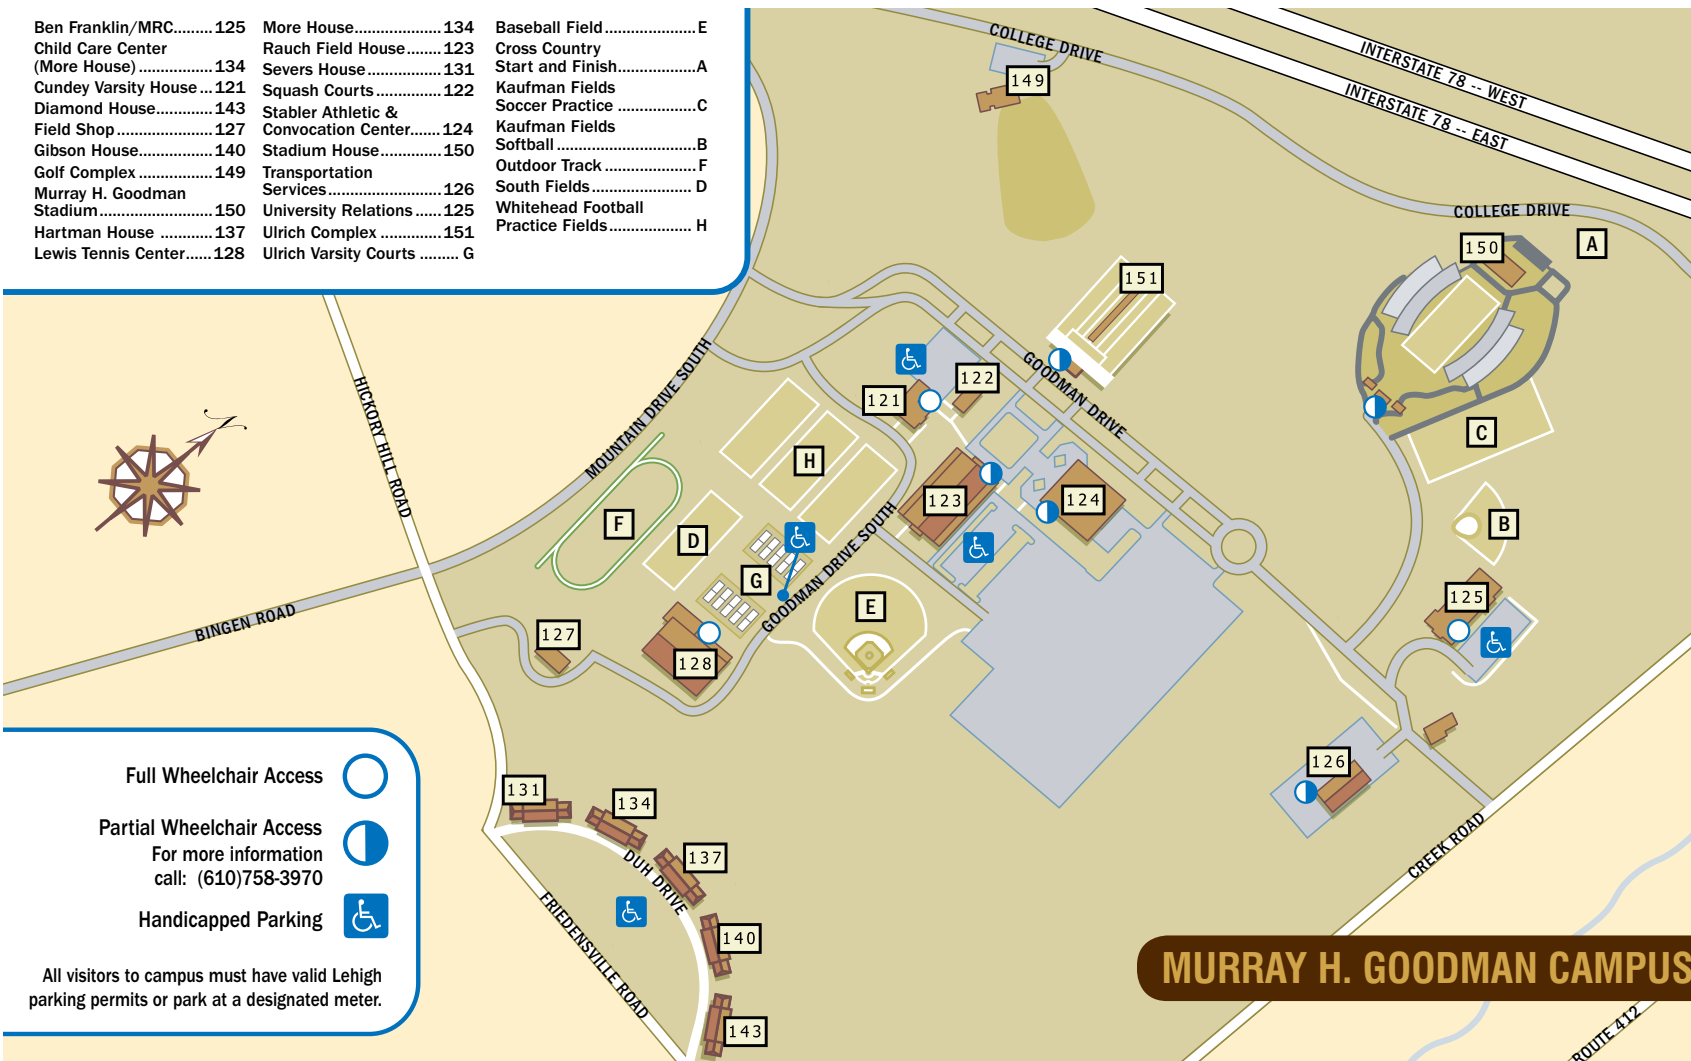

LEHIGH UNIVERSITY CAMPUS MAPS

MOUNTAINTOP CAMPUS

Ben Franklin/MRC.....125	More House.....134	Baseball Field.....E
Child Care Center (More House).....134	Rauch Field House.....123	Cross Country Start and Finish.....A
Cundey Varsity House...121	Severs House.....131	Squash Courts.....C
Diamond House.....143	Stabler Athletic & Convocation Center.....124	Kaufman Fields Soccer Practice.....C
Field Shop.....127	Stadium House.....150	Kaufman Fields Softball.....B
Gibson House.....140	Transportation Services.....126	Outdoor Track.....F
Golf Complex.....149	University Relations.....125	South Fields.....D
Murray H. Goodman Stadium.....150	Ulrich Complex.....151	Whitehead Football Practice Fields.....H
Hartman House.....137	Ulrich Varsity Courts.....G	
Lewis Tennis Center.....128		

MURRAY H. GOODMAN CAMPUS