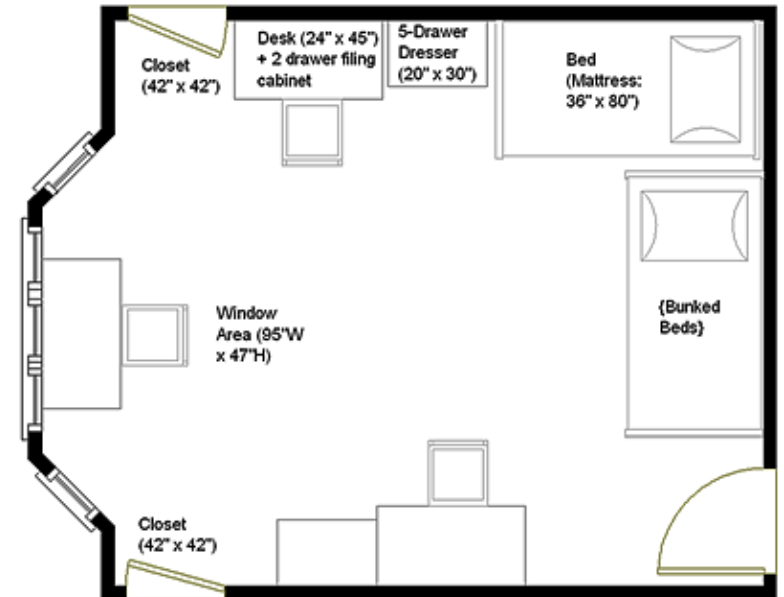

Camera View

Room Dimensions: 16' 5" x 14' 3"
Floor Surface: Tile

Floor Plan View

Bed in elevated position

Beds in Bunked position

Drinker House

Drinker - Sample Triple Room Residence*

* Note: Dimensions are approximate. Windows include mini blinds. Overhead lighting is provided. Beds are bunkable. Desks contain a bookshelf. Furniture styles may vary from those shown. Entrance doorways are standard (32" x 80").