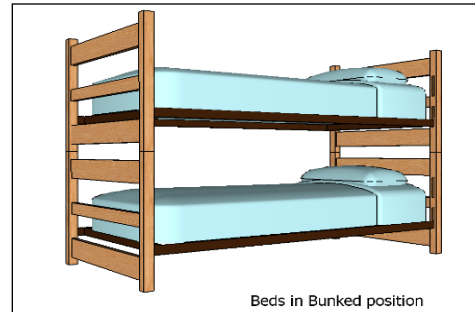

Camera View

Room Dimensions: 16' 5" x 14' 3"
Floor Surface: Tile

Floor Plan View

Bed in elevated position

Beds in Bunked position

Drinker House

Drinker - Sample Triple Room Residence*

* Note: Dimensions are approximate. Windows include mini blinds. Overhead lighting is provided. Beds are bunkable. Desks contain a bookshelf. Furniture styles may vary from those shown. Entrance doorways are standard (32" x 80").