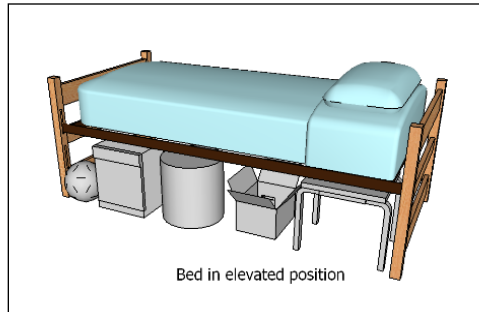

Camera View

Room Dimensions: 16' 5" x 14' 3"
Floor Surface: Tile

Floor Plan View

Bed in elevated position

Beds in Bunked position

Drinker House

Drinker - Sample Triple Room Residence*

* Note: Dimensions are approximate. Windows include mini blinds. Overhead lighting is provided. Beds are bunkable. Desks contain a bookshelf. Furniture styles may vary from those shown. Entrance doorways are standard (32" x 80").