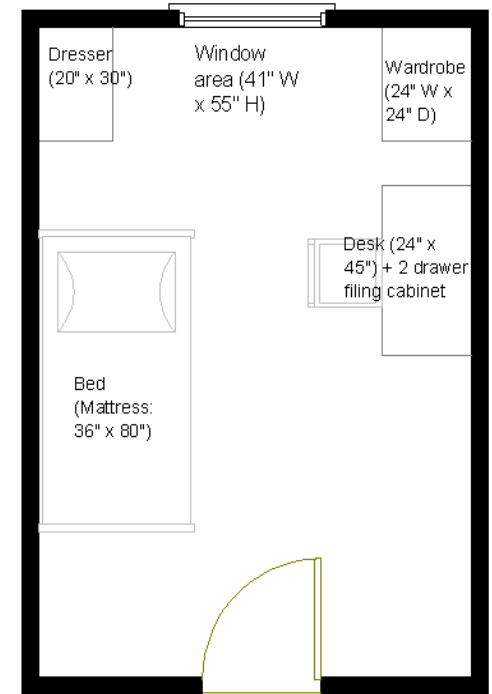

Camera View

Room Dimensions: 14' 5" x 9' 6"
Floor Surface: Carpet

Floor Plan View

Bed in elevated position

Packer House

Packer House- Sample Single Room Residence*

* Note: Dimensions shown are approximate. Windows include mini blinds. Overhead lighting is provided. Beds are bunkable and height adjustable. Furniture styles may vary from those shown. Entrance doorways are standard (32" x 80")