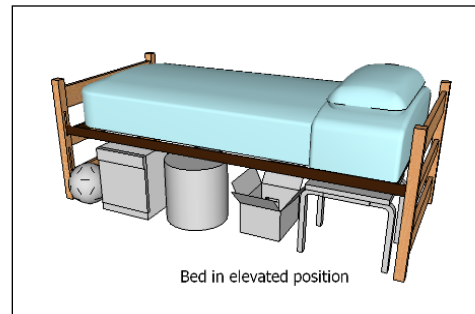

Camera View

Room Dimensions: 14' 5" x 9' 6"
Floor Surface: Carpet

Floor Plan View

Bed in elevated position

Packer House

Packer House- Sample Single Room Residence*

* Note: Dimensions shown are approximate. Windows include mini blinds. Overhead lighting is provided. Beds are bunkable and height adjustable. Furniture styles may vary from those shown. Entrance doorways are standard (32" x 80")